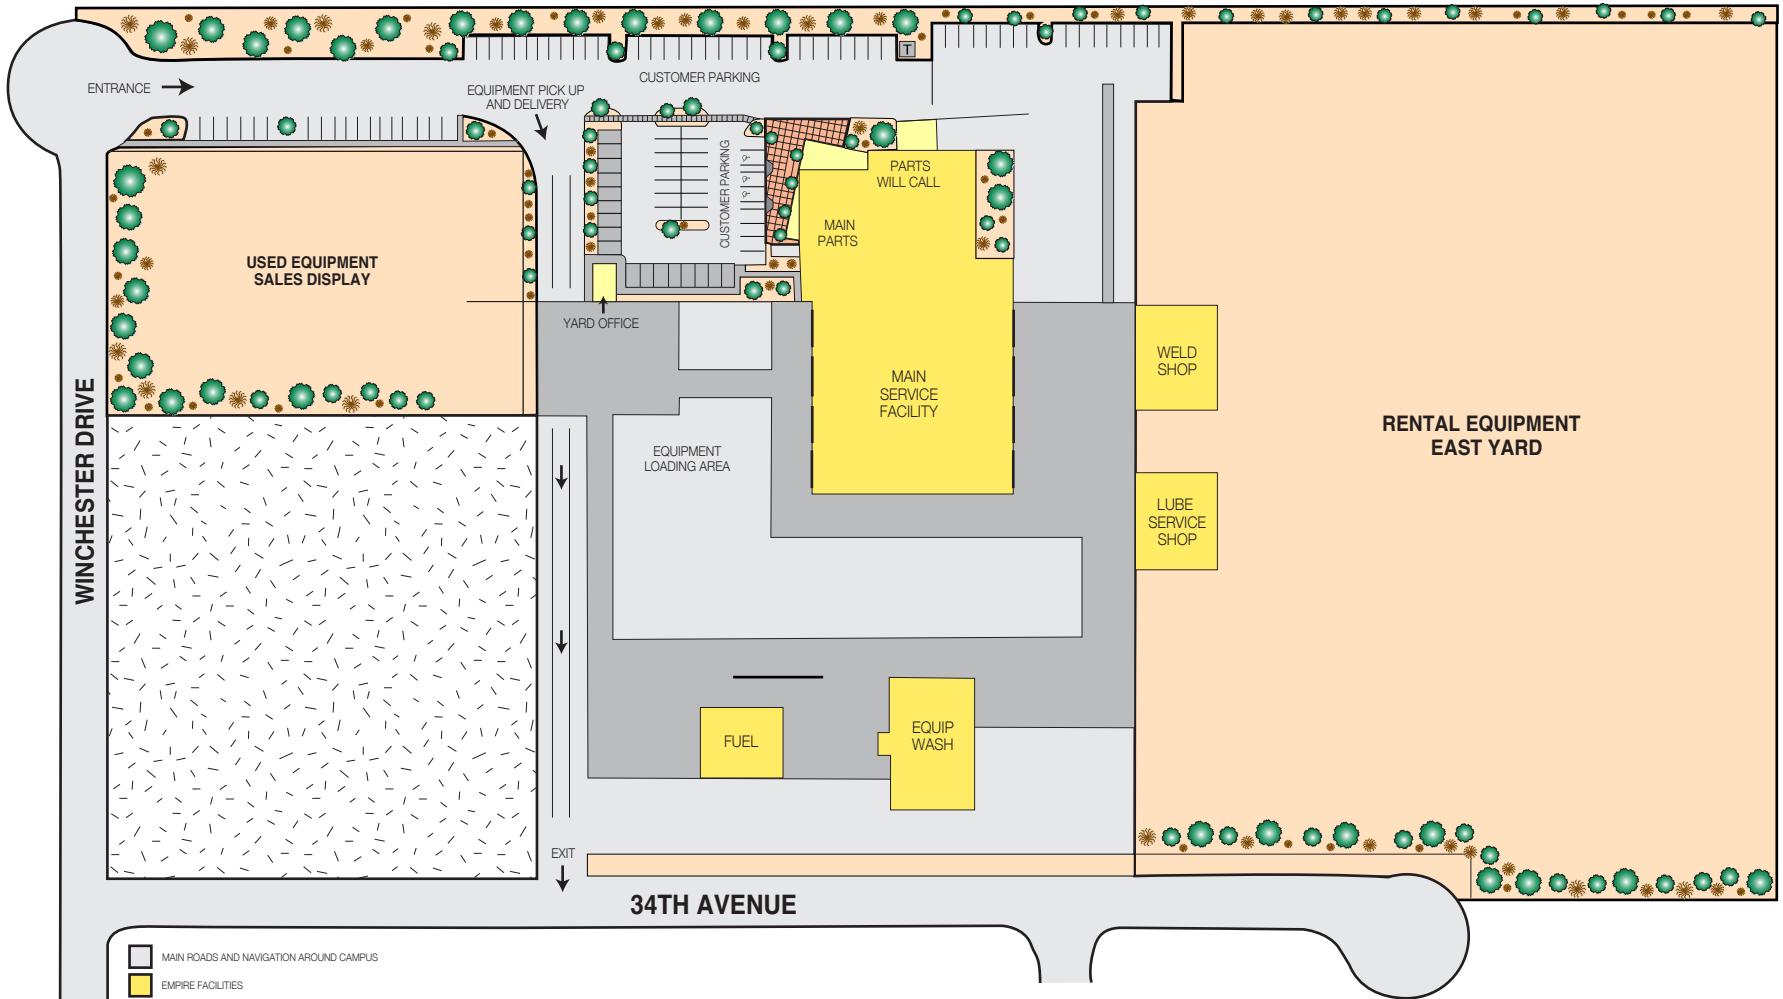

US 60 SUPERSTITION FREEWAY

WINCHESTER DRIVE

34TH AVENUE

- MAIN ROADS AND NAVIGATION AROUND CAMPUS
- EMPIRE FACILITIES
- EQUIPMENT PARKING, LANDSCAPED AREAS
- OTHER PAVED AREAS INSIDE CAMPUS
- NOT PART OF EMPIRE

5/09 (map not to scale)

APACHE JUNCTION CAMPUS MAP